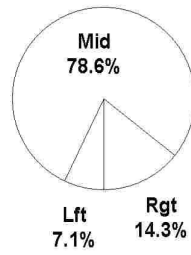

**2005 AHSAA State Basketball Championships - TEAM SHOT CHART for the Pleasant Home Eagles**  
**Pleasant Home Eagles vs. Hazlewood Golden Bears**  
 DATE: 03/01/2005 TIME: 7:00 SITE: BJCC

Shot Summary	M/A	%	PTS
3Pt FG	2/10	20.0%	6
2Pt FG	12/35	34.3%	24
Layups - L	0/0	0.0%	0
Layups - R	0/0	0.0%	0
Dunks	0/0	0.0%	0
Putbacks	0/1	0.0%	0
Overall Shooting	14/45	31.1%	30
Free Throws	18/22	81.8%	18
Total Points			48

Scoring Distribution

Scoring Locations

By Period	FG	FGA	FG%	3Pt	3PA	3P%	FT	FTA	FT%	PTS	ORB	DRB	TR	PF	AST	TO	BS	ST	P/S
1st Period	4	8	50.0	2	2	100	0	0	0.00	10	1	5	6	5	2	19	0	5	1.25
2nd Period	3	6	50.0	0	0	0.00	11	13	84.6	17	0	9	9	5	1	12	0	2	1.42
3rd Period	5	16	31.3	0	2	0.00	0	1	0.00	10	2	10	12	9	3	10	0	3	0.63
4th Period	2	15	13.3	0	6	0.00	7	8	87.5	11	7	6	13	1	1	3	0	1	0.58
Game	14	45	31.1	2	10	20.0	18	22	81.8	48	10	30	40	20	7	44	0	11	0.86