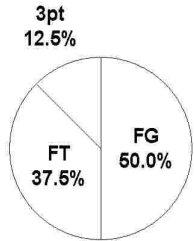

**2005 AHSAA State Basketball Championships - TEAM SHOT CHART for the Pleasant Home Eagles**  
**Pleasant Home Eagles vs. Hazlewood Golden Bears**  
 DATE: 03/01/2005 TIME: 7:00 SITE: BJCC

Shot Summary	M/A	%	PTS
3Pt FG	2/10	20.0%	6
2Pt FG	12/35	34.3%	24
Layups - L	0/0	0.0%	0
Layups - R	0/0	0.0%	0
Dunks	0/0	0.0%	0
Putbacks	0/1	0.0%	0
Overall Shooting	14/45	31.1%	30
Free Throws	18/22	81.8%	18
Total Points			48

Scoring Distribution

Scoring Locations

By Period	FG	FGA	FG%	3Pt	3PA	3P%	FT	FTA	FT%	PTS	ORB	DRB	TR	PF	AST	TO	BS	ST	P/S
1st Period	4	8	50.0	2	2	100	0	0	0.00	10	1	5	6	5	2	19	0	5	1.25
2nd Period	3	6	50.0	0	0	0.00	11	13	84.6	17	0	9	9	5	1	12	0	2	1.42
3rd Period	5	16	31.3	0	2	0.00	0	1	0.00	10	2	10	12	9	3	10	0	3	0.63
4th Period	2	15	13.3	0	6	0.00	7	8	87.5	11	7	6	13	1	1	3	0	1	0.58
Game	14	45	31.1	2	10	20.0	18	22	81.8	48	10	30	40	20	7	44	0	11	0.86

Scoring Breakdown

Scoring Range